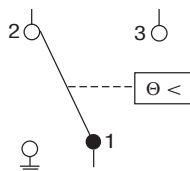

#### Description

Sensing element is 3 or 6 meters long to permit attaching across the surface of a coil to guard against freezing at any point. When any 30 cm or more of this element senses a temperature as low as the control setpoint, it will "switch off". A special version is available with bulb and 2 m capillary, range 24/+18 °C for clamp on or immersion purposes.

SPDT change over contacts permit the use of an alarm signal

#### Selection Table

| Range (°C) | Diff. (K) Fixed | Style    | Cap. Length (m) | Bulb Size (mm) | Switch 8A     | Additional Features | Ordering Codes |
|------------|-----------------|----------|-----------------|----------------|---------------|---------------------|----------------|
| -10 to +12 | 3               | 9        | -               | 3.2 x 6000     | SPDT Open Low | Automatic Recycle   | 270XT-95008    |
|            |                 |          |                 | 3.2 x 3000     |               |                     | 270XT-95078    |
| -24 to +18 | 4               | 1        | 2               | 9.5 x 80       |               | Manual Reset        | 270XT-95068    |
| -10 to +12 | -               | 9        | -               | 3.2 x 6000     |               |                     | 270XTAN-95008  |
|            |                 |          |                 | 3.2 x 3000     |               |                     | 270XTAN-95088  |
| -24 to +18 | -               | 1 (bulb) | 2               | 9.5 x 80       |               |                     | 270XTAN-95048  |