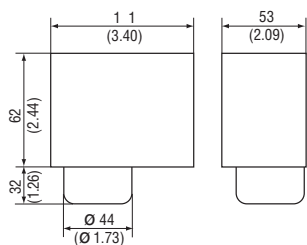

#### Description

Sensing element is 3 or 6 meters long to permit attaching across the surface of a coil to guard against freezing at any point. When any 30 cm or more of this element senses a temperature as low as the control setpoint, it will "switch off". A special version is available with bulb and 2 m capillary, range 24/+18 °C for clamp on or immersion purposes.

#### Selection Table

| Range (°C) | Diff. (K) Fixed | Style    | Cap. Length (m) | Bulb Size (mm) | Switch 8A     | Additional Features | Ordering Codes |
|------------|-----------------|----------|-----------------|----------------|---------------|---------------------|----------------|
| -10 to +12 | 3               | 9        | -               | 3.2 x 6000     | SPDT Open Low | Automatic Recycle   | 270XT-95008    |
|            |                 |          |                 | 3.2 x 3000     |               |                     | 270XT-95078    |
| -24 to +18 | 4               | 1        | 2               | 9.5 x 80       |               | Manual Reset        | 270XT-95068    |
| -10 to +12 | -               | 9        | -               | 3.2 x 6000     |               |                     | 270XTAN-95008  |
|            |                 |          |                 | 3.2 x 3000     |               |                     | 270XTAN-95088  |
| -24 to +18 | -               | 1 (bulb) | 2               | 9.5 x 80       |               |                     | 270XTAN-95048  |